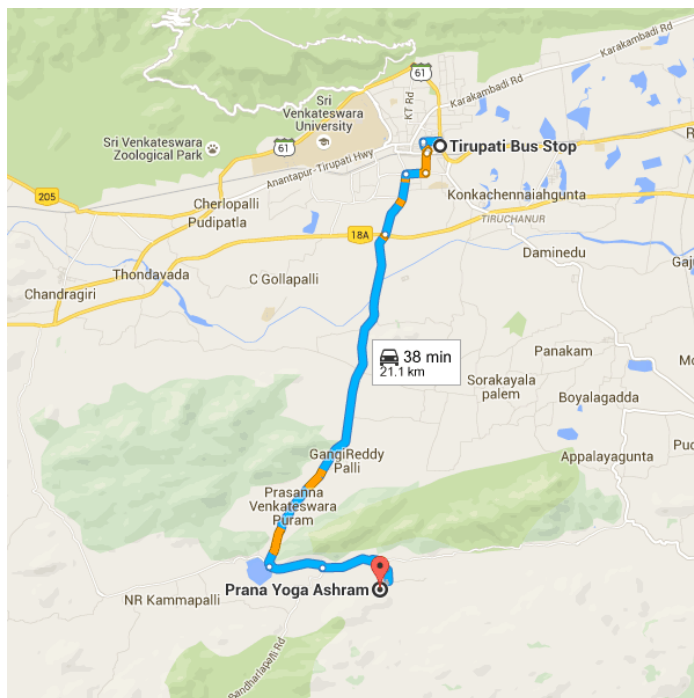

## Tirupati Bus Stop

Tirupati Road, Tata Nagar, Tirupati, Andhra Pradesh 517501

### Continue to Thati Thopu Kandriga

34 min (20.2 km)

- ↑ 1. Head north on NH205 towards 2nd Rd  
i Pass by Arjun Residency (on the left)
 

---
- ↶ 2. Turn left at Sri Virabaya Hanuman Temple onto 3rd Rd  
i Pass by Rajesh Tours & Travels (on the left)
 

---
- ↶ 3. Turn left towards D. R. Mahal Rd
 

---
- ↶ 4. Turn left towards D. R. Mahal Rd
 

---
- 📍 5. At the roundabout, take the 2nd exit
 

---

- ↶
 6. Turn left onto D. R. Mahal Rd  
i Pass by Carnival Cinemas (on the left)  

---

 650 m
- ↷
 7. Turn right at Bharat Petroleum onto Annamacharya Road  
i  
 Pass by Tamilnad Mercantile Bank (on the left)  

---

 650 m
- 📍
 8. At the roundabout, take the 1st exit  
i Pass by Sunil Wines (on the left)  