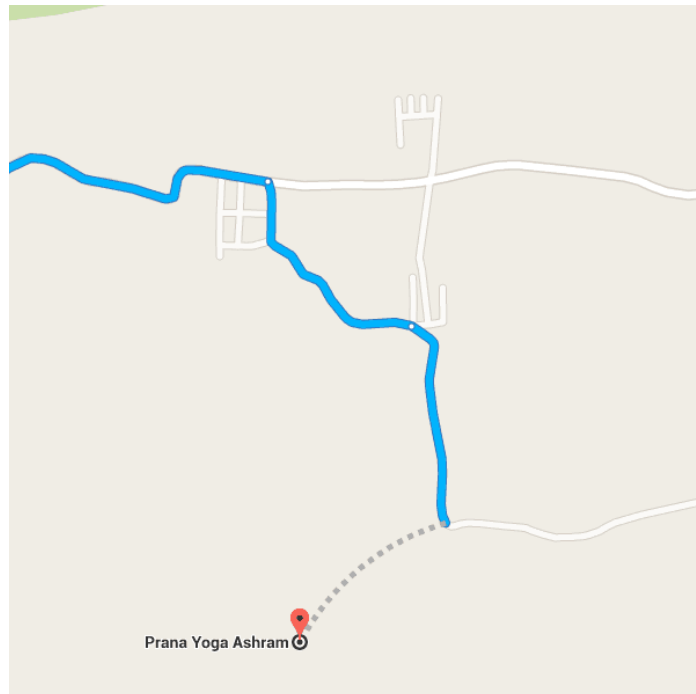

### Continue to Thati Thopu Kandriga

34 min (20.2 km)

- ↑ 1. Head north on NH205 towards 2nd Rd  
i Pass by Arjun Residency (on the left)
 

---
- ↶ 2. Turn left at Sri Virabaya Hanuman Temple onto 3rd Rd  
i Pass by Rajesh Tours & Travels (on the left)
 

---

 2.1 km
- ↑
 9. Continue straight  
i  
 Pass by Sri Chaitanya Jr College (on the left in 1.4 km)  

---

 12.0 km
- ↶
 10. Turn left  

---

 1.8 km
- ↶
 11. Turn left  

---

 1.9 km

**Drive to your destination**

- 2 min (900 m)
- ↷
 12. Turn right  

---

 500 m
- ↷
 13. Slight right at Junction Road  

---

 400 m

**Prana Yoga Ashram, Kothakandtiga, Near Kuppambhadur Village , Ramachandrapuram Mandal , Tirupathi Rural**