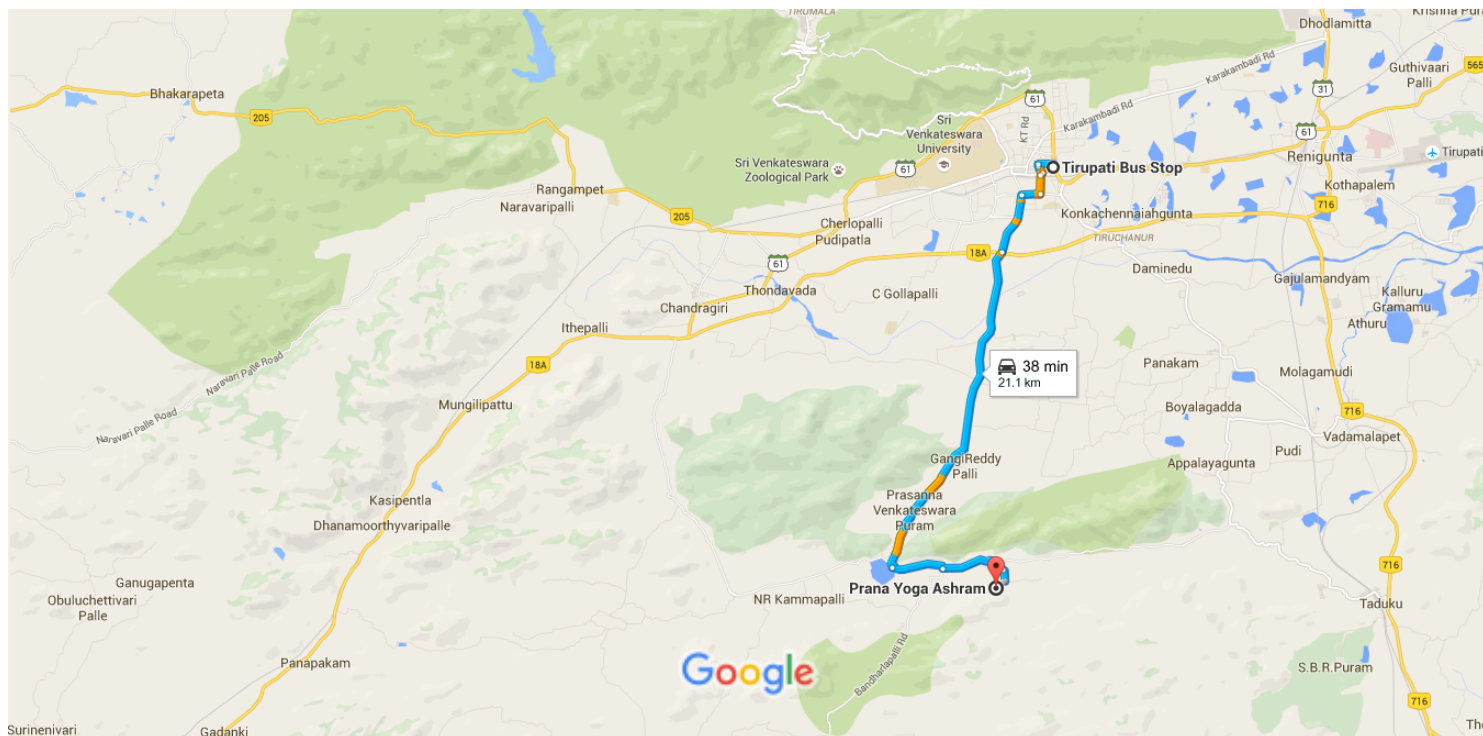

# Tirupati Bus Stop to Prana Yoga Ashram

Drive 21.1 km, 38 min

Atma Namaste , Please use this offline map for reaching the Ashram , For any guidance please contact : 8772241000 / 8772241001

Map data ©2015 Google 2 km

## Tirupati Bus Stop

Tirupati Road, Tata Nagar, Tirupati, Andhra Pradesh 517501

### Continue to Thati Thopu Kandriga

34 min (20.2 km)

- ↑ 1. Head north on NH205 towards 2nd Rd  
i Pass by Arjun Residency (on the left)
 

---
- ↶ 2. Turn left at Sri Virabaya Hanuman Temple onto 3rd Rd  
i Pass by Rajesh Tours & Travels (on the left)
 

---
- ↶ 3. Turn left towards D. R. Mahal Rd
 

---
- ↶ 4. Turn left towards D. R. Mahal Rd
 

---
- 📍 5. At the roundabout, take the 2nd exit
 

---

- ↶
 6. Turn left onto D. R. Mahal Rd  
i Pass by Carnival Cinemas (on the left)  